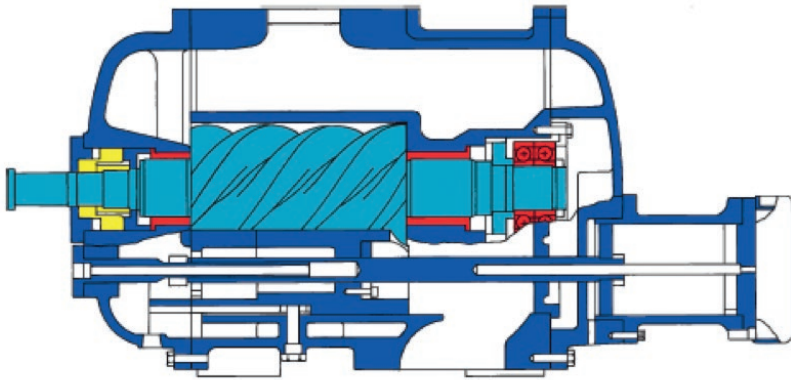

WRVi 321mm range

Oil injected screw compressors Product specifications

Sectional view of typical WRV screw compressor

Howden's WRV range of screw compressors are well proven, offer high reliability and versatility, and are designed for a wide range of applications. Our double-walled casing design, robust and highly reliable oil injected range, which includes the world's largest capacity oil injected screw compressors.

WRV 321 range key performance parameters

Max pressure	24.1 bar g	350 psi g
Min flow	1919 sm ³ /hr	1129 CFM
Max flow	7675 sm ³ /hr	4517CFM
Min speed	1500 rpm	
Max speed	3600 rpm	
Max power	2044 kW	2741 hp

WRV 321 illustrative performance

WRV 321 variants	Speed rpm	Swept volume m ³ /hr	Nominal capacities in kW for R717			Dimensions in mm basic unit L x W x H	Weight (basic direct drive unit) kg / lbs	Sound pressure level dBa
			High stage -10/+35°C	Booster -40/-10°C	With economiser -40/+35°C			
WRV321/132	3000	3830	2457	772	747	2005x940x971	2925 / 6447	90
WRV321/165	3000	4790	3071	967	934	2110x940x971	3150 / 6943	90
WRV321/193	3000	5260	3456	1086	1090	2200x940x971	3260 / 7186	90
WRV321/220	3000	6385	4095	1290	1245	2345x940x971	3500 / 2715	90