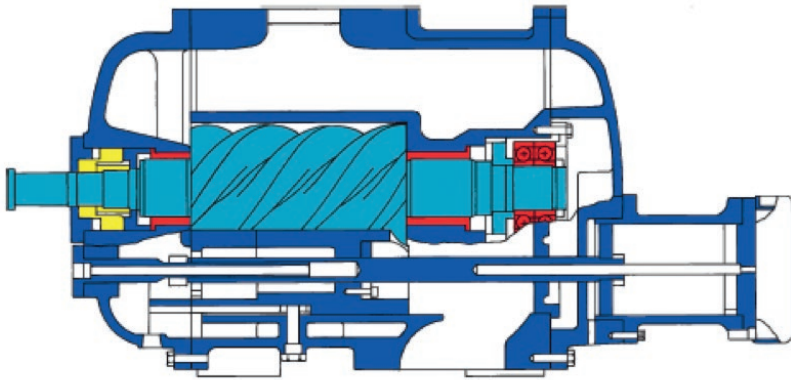

## Oil injected screw compressors Product specifications

Sectional view of typical WRV screw compressor

Howden's WRV range of screw compressors are well proven, offer high reliability and versatility, and are designed for a wide range of applications. Our double-walled casing design, robust and highly reliable oil injected range, which includes the world's largest capacity oil injected screw compressors.

### WRV 255 illustrative performance

WRV 255 variants	Speed rpm	Swept volume m <sup>3</sup> /hr	Nominal capacities in kW for R717			Dimensions in mm basic unit L x W x H	Weight (basic direct drive unit) kg / lbs	Sound pressure level dBa
			High stage -10/+35°C	Booster -40/-10°C	With economiser -40/+35°C			
WRV255/110	3000	1590	1015	323	303	1493x692x711	1200 / 2645	87
WRV255/130	3000	1755	1192	360	357	1544x692x711	1270 / 2799	87
WRV255/145	3000	2150	1380	439	414	1583x692x711	1352 / 2921	87
WRV255/165	3000	2395	1523	485	460	1633x692x711	1422 / 3134	87
WRV255/193	3000	2630	1714	545	536	1705x692x711	1540 / 3395	87
WRV255/220	3000	3190	2031	647	618	1818x692x711	1650 / 3638	87